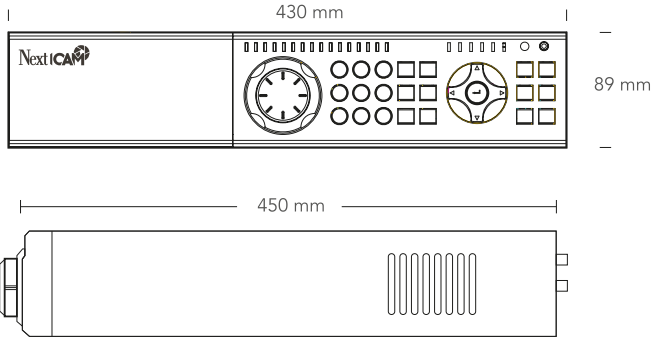

Next ICAM

YE-IP64000 H.265 NVR PROFESSIONAL NVR

TEKNİK ÖZELLİKLER

MODEL	YE-IP64000 H.265 NVR
SIKIŞTIRMA	STANDART H.265
İŞLEMÇİ	CORTEX A17
İŞLETİM SİSTEMİ	GÖMÜLÜ LINUX
VIDEO IP GİRİŞİ	64 CH 5MP@30FPS
VIDEO ÇIKIŞI	HDMI x 2: 4K x 2K, 1920 x 1080 VGA x 1: 1920 x 1080
SES GİRİŞİ	64 KANAL IPC GİRİŞ
SES ÇIKIŞI	RCA x 1
2-YOL SES	RCA x 1
KAYIT ÇÖZÜNÜRLÜĞÜ	"5MP: 2592 x 1944, 3MP: 2048 x 1536, 1080P: 1920 x 1080 960P: 1280 x 960, 720P:1280 x720"
ÇERÇEVE HIZI 1080P	1600 FPS PAL, 1920 FPS NTSC
VERİ AKTARIM HIZI	1 Mbps ~ 8 Mbps
KODLAMA	CBR
KAYIT KALİTESİ	6 KADEME
KAYIT MODU	ELLE, SAAT AYARI, HAREKET. SENSÖR
DOSYA YÖNETİCİSİ	KİLİTLEME, KİLİT AÇMA, SAAT REZERVİ
OYNATMA	16 KANAL
OYNATMA ARAMA	SAAT/TAKVİM ARAMA, OLAY (HAREKET, HARİCİ ALARM)
OYNATMA AKILLI ARAMA	KANAL KAYDI İÇİN ÖNEMLİ TARİH & SAAT
OYNATMA ÖZELLİĞİ	OYNAT, BEKLET, İLERİ SAR, GERİ SAR, DİJİTAL YAKINLAŞTIRMA
ALARM MODU	HAREKET, VIDEO KAYBI SENSÖR
ALARM GİRİŞİ	8 CH YEREL GİRİŞ, 64 KANAL IPC ALARM GİRİŞİ
ALARM ÇIKIŞI	4 KANAL
ALARM TETİKLEME	KAYIT, PTZ HAREKETİ, ALARM ÇIKIŞI, E-POSTA, VB
AĞ ARAYÜZÜ	RJ45 10M/100M UYARLANABİLİR ETHERNET AĞ PORTU x 2
AĞ PROTOKOLÜ	TCP / IP, UDP, DHCP, DNS, PPPoE, DDNS
DİĞER AĞ	10 KULLANICI ÇEVİRİM İÇİ, ÇİFT AKIŞ
TELEFON İŞLETİM SİSTEMİ	IPHONE, ANDROID
TELEFON ÖZELLİĞİ	ÇOKLU-EKRAN, KAYIT, EKRAN GÖRÜNTÜSÜ, PTZ KONTROLÜ, CİHAZ LİSTESİ KAYDI
HARDDİSK	SATA x 8, E-SATA x 2
RS485	RS485 x 1, PTZ YA DA KLAVYE BAĞLANTISI
USB	USB 2.0 x 2, FARE YA DA USB YEDEKLEME CİHAZI BAĞLANTISI
KUMANDA	EVET
GÜÇ KAYNAĞI	ATX 250W
GÜÇ TÜKETİMİ	<12W HARDDİSK HARİÇ
ÖLÇÜLER (G*D*Y)	430MM*450MM*89MM
ÇALIŞMA ORTAMI	-10 DEGREE C ~ 50 DEGREE C, 10% ~ 90% NEM

TECHNICAL SPECIFICATIONS